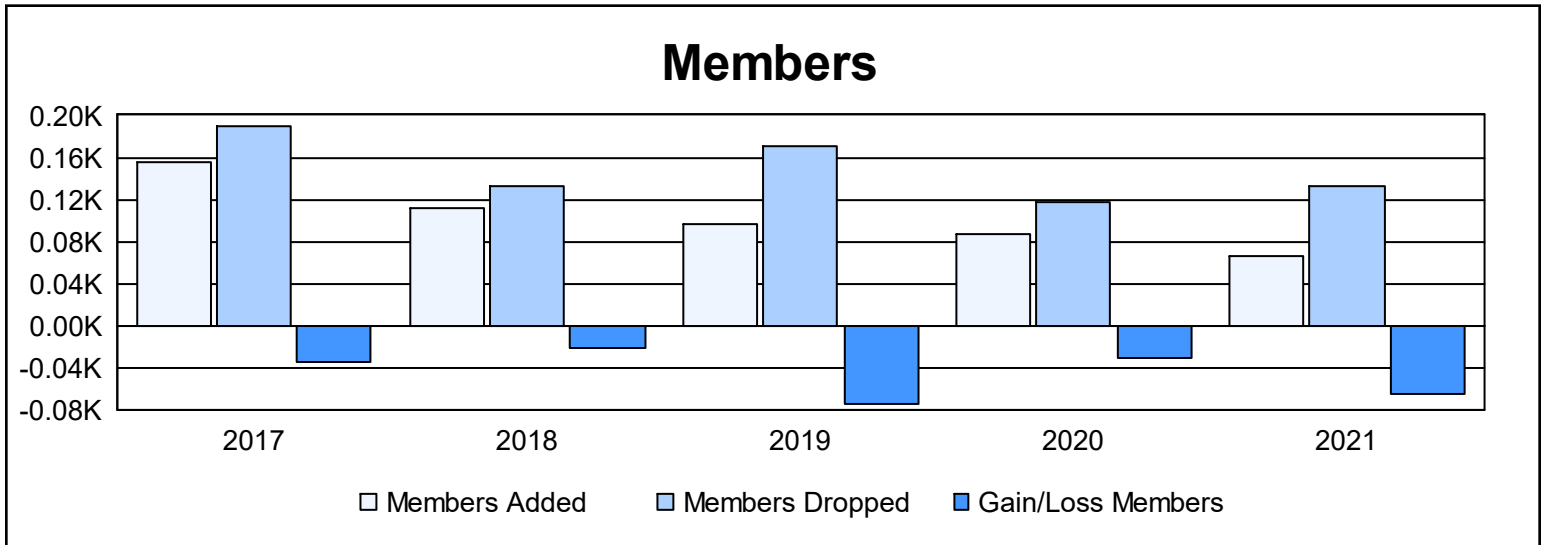

Year	New Clubs	Dropped Clubs	Gain/ Loss Clubs	New Members	Charter Members	Reinstate Members	Transfer Members	Total Member Added	Total Members Dropped	Gain/ Loss Members
2016-2017	1	2	-1	108	28	10	10	156	190	-34
2017-2018	1	0	1	76	25	5	5	111	132	-21
2018-2019	0	3	-3	79	4	8	6	97	171	-74
2019-2020	0	1	-1	75	1	3	7	86	117	-31
2020-2021	0	1	-1	60	0	2	4	66	132	-66
<b>Average</b>	<b>0</b>	<b>1</b>	<b>-1</b>	<b>80</b>	<b>12</b>	<b>6</b>	<b>6</b>	<b>103</b>	<b>148</b>	<b>-45</b>

### Membership Composition June 2021 Cumulative