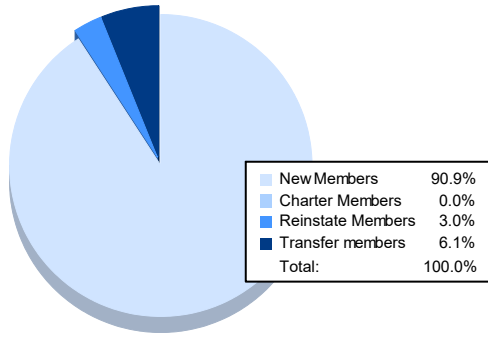

Year	New Clubs	Dropped Clubs	Gain/ Loss Clubs	New Members	Charter Members	Reinstate Members	Transfer Members	Total Member Added	Total Members Dropped	Gain/ Loss Members
2016-2017	1	2	-1	108	28	10	10	156	190	-34
2017-2018	1	0	1	76	25	5	5	111	132	-21
2018-2019	0	3	-3	79	4	8	6	97	171	-74
2019-2020	0	1	-1	75	1	3	7	86	117	-31
2020-2021	0	1	-1	60	0	2	4	66	132	-66
<b>Average</b>	<b>0</b>	<b>1</b>	<b>-1</b>	<b>80</b>	<b>12</b>	<b>6</b>	<b>6</b>	<b>103</b>	<b>148</b>	<b>-45</b>

### Membership Composition June 2021 Cumulative