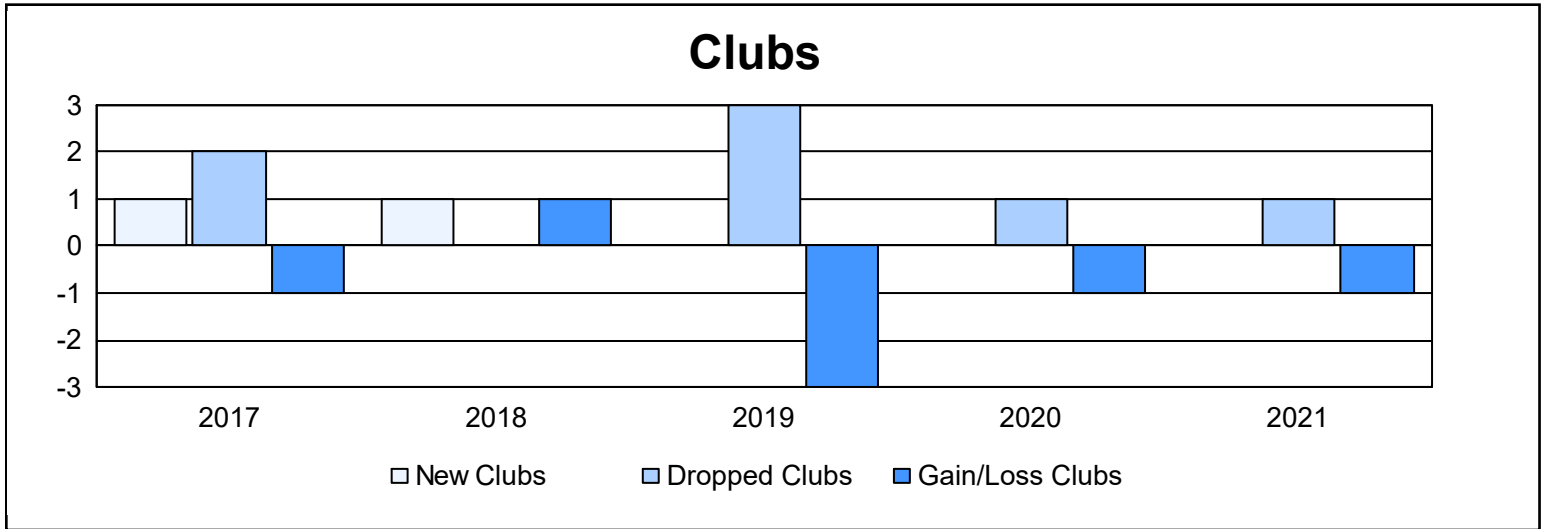

Year	New Clubs	Dropped Clubs	Gain/ Loss Clubs	New Members	Charter Members	Reinstate Members	Transfer Members	Total Member Added	Total Members Dropped	Gain/ Loss Members
2016-2017	1	2	-1	108	28	10	10	156	190	-34
2017-2018	1	0	1	76	25	5	5	111	132	-21
2018-2019	0	3	-3	79	4	8	6	97	171	-74
2019-2020	0	1	-1	75	1	3	7	86	117	-31
2020-2021	0	1	-1	60	0	2	4	66	132	-66
<b>Average</b>	<b>0</b>	<b>1</b>	<b>-1</b>	<b>80</b>	<b>12</b>	<b>6</b>	<b>6</b>	<b>103</b>	<b>148</b>	<b>-45</b>

### Membership Composition June 2021 Cumulative